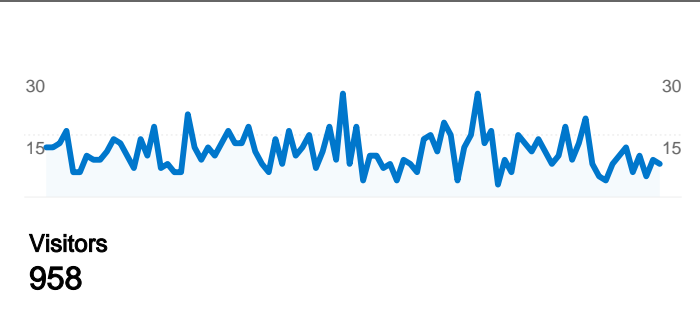

Site Usage

1,036 Visits

74.03% Bounce Rate

1,899 Pageviews

00:01:11 Avg. Time on Site

1.83 Pages/Visit

91.12% % New Visits

Visitors Overview

958 people visited this site

 **1,036** Visits

 **958** Absolute Unique Visitors

 **1,899** Pageviews

 **1.83** Average Pageviews

 **00:01:11** Time on Site

 **74.03%** Bounce Rate

 **91.22%** New Visits

Traffic Sources Overview

Comparing to: Site

All traffic sources sent a total of 1,036 visits

-  18.24% Direct Traffic
-  3.67% Referring Sites
-  78.09% Search Engines

Top Traffic Sources

Sources	Visits	% visits	Keywords	Visits	% visits
google (cpc)	448	43.24%	(content targeting)	236	29.17%
google (organic)	202	19.50%	child support	93	11.50%
(direct) ((none))	189	18.24%	divorce	25	3.09%
yahoo (organic)	117	11.29%	jeffrey jensen	24	2.97%
msn (organic)	21	2.03%	felony	13	1.61%

1,036 visits came from 21 countries/territories

Site Usage

Country/Territory	Visits	Pages/Visit	Avg. Time on Site	% New Visits	Bounce Rate
United States	987	1.87	00:01:14	90.78%	73.25%
Ireland	11	1.00	00:00:00	100.00%	100.00%
Germany	5	1.60	00:00:20	100.00%	60.00%
Australia	4	1.25	00:00:17	100.00%	75.00%
Canada	4	1.00	00:00:00	100.00%	100.00%
China	3	1.00	00:00:00	100.00%	100.00%
United Kingdom	3	1.00	00:00:00	100.00%	100.00%
India	3	1.67	00:01:03	100.00%	66.67%
(not set)	2	1.00	00:00:00	100.00%	100.00%
New Zealand	2	1.00	00:00:00	100.00%	100.00%