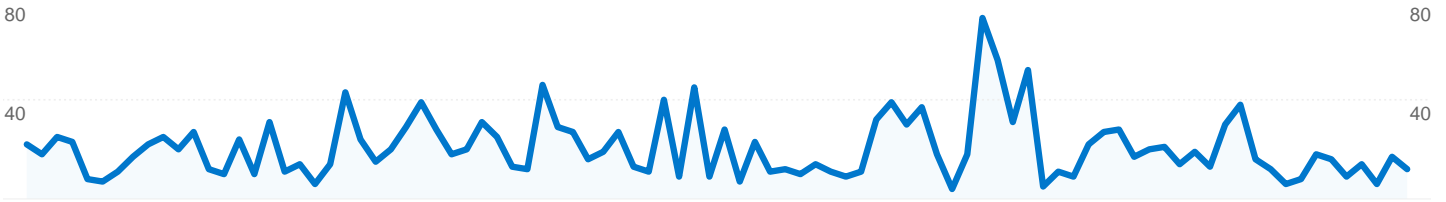

Site Usage

1,036 Visits

74.03% Bounce Rate

1,899 Pageviews

00:01:11 Avg. Time on Site

1.83 Pages/Visit

91.12% % New Visits

Visitors Overview

958 people visited this site

 **1,036** Visits

 **958** Absolute Unique Visitors

 **1,899** Pageviews

 **1.83** Average Pageviews

 **00:01:11** Time on Site

 **74.03%** Bounce Rate

 **91.22%** New Visits

Traffic Sources Overview

Comparing to: Site

All traffic sources sent a total of 1,036 visits

-  18.24% Direct Traffic
-  3.67% Referring Sites
-  78.09% Search Engines

Top Traffic Sources

Sources	Visits	% visits	Keywords	Visits	% visits
google (cpc)	448	43.24%	(content targeting)	236	29.17%
google (organic)	202	19.50%	child support	93	11.50%
(direct) ((none))	189	18.24%	divorce	25	3.09%
yahoo (organic)	117	11.29%	jeffrey jensen	24	2.97%
msn (organic)	21	2.03%	felony	13	1.61%

1,036 visits came from 21 countries/territories

Site Usage

Country/Territory	Visits	Pages/Visit	Avg. Time on Site	% New Visits	Bounce Rate
United States	987	1.87	00:01:14	90.78%	73.25%
Ireland	11	1.00	00:00:00	100.00%	100.00%
Germany	5	1.60	00:00:20	100.00%	60.00%
Australia	4	1.25	00:00:17	100.00%	75.00%
Canada	4	1.00	00:00:00	100.00%	100.00%
China	3	1.00	00:00:00	100.00%	100.00%
United Kingdom	3	1.00	00:00:00	100.00%	100.00%
India	3	1.67	00:01:03	100.00%	66.67%
(not set)	2	1.00	00:00:00	100.00%	100.00%
New Zealand	2	1.00	00:00:00	100.00%	100.00%