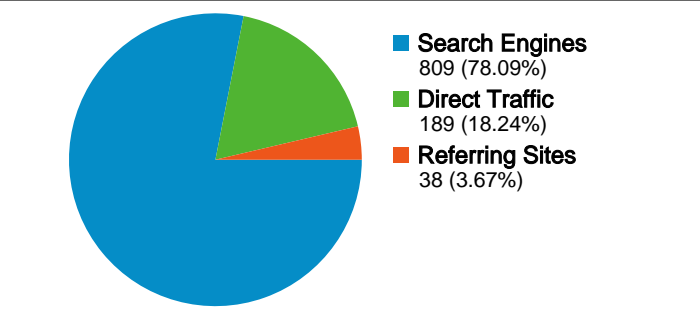

Traffic Sources Overview

Content Overview

Pages	Pageviews	% Pageviews
/	380	20.01%
/resources/criminalappealbriefs.	271	14.27%
/resources/familylawforms.html	224	11.80%
/mythsaboutowi.html	192	10.11%
/biography.html	145	7.64%